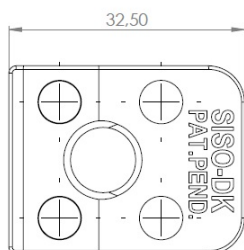

PRODUCT SHEET

Description:

Glass Door Handle "Square" F/Single Doors, Gold PI, F/Glass Thickness 4-5mm, 1 ABS Screw W/PVC Tip & 1 ABS Screw W/Hard, ø5x3,5mm ABS Extension

Item number:

17.40.063-0

Units	Box	Carton	HS Code	Barcode
Pcs.	12	240	8302420090	
				5704866072090

Changed from 6,00 mm. to 6,20 mm. 23-04-2012

Screws needed - not on drawing!!

SISO A/S

Mileparken 11
DK-2740 Skovlunde
Denmark
VAT: DK 24786013

Phone +45 45 830 900

www.siso.dk
siso@siso.dk

Danske Bank
Nytorv Branch
Copenhagen
SWIFT: DABADKKK