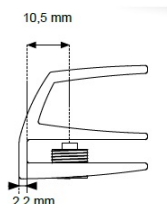

PRODUCT SHEET

Description:

Glass Door Handle "Square" F/Single Doors, Gold PI, F/Glass Thickness 4-5mm, 1 ABS Screw W/PVC Tip & 1 ABS Screw W/Hard, ø5x3,5mm ABS Extension

Item number:

17.40.063-0

Units	Box	Carton	HS Code	Barcode
Pcs.	12	240	8302420090	
				5704866072090

Changed from 6,00 mm. to 6,20 mm. 23-04-2012

Screws needed - not on drawing!!

SISO A/S

Mileparken 11
DK-2740 Skovlunde
Denmark
VAT: DK 24786013

Phone +45 45 830 900

www.siso.dk
siso@siso.dk

Danske Bank
Nytorv Branch
Copenhagen
SWIFT: DABADKKK